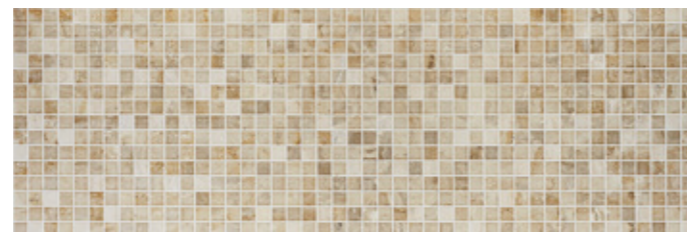

DECOR MOSAIC TRAVERTINO NOZ ^{m²}

30x90 cm ret.
29.5x59.2 cm ret.

R913R^(A) | GB10
R825R^(A) | GB08

30x30x1.17 cm DC902 | GJ39

TRI MOSAIC NATURA TRAVERTINO (PIECE)

30x30x1.17 cm DC904 | GJ39