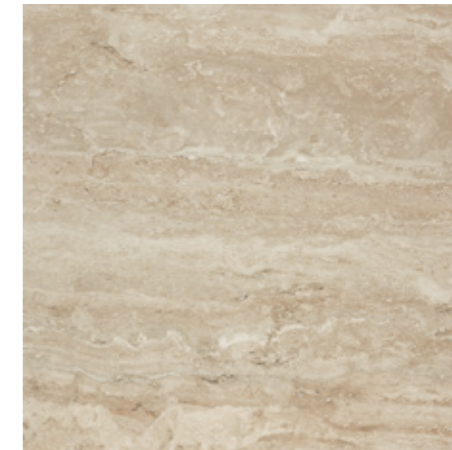

TRAVERTINO NOZ

59.2x59.2 cm ret.

PT141R | GD09 PT141SPB | GD15